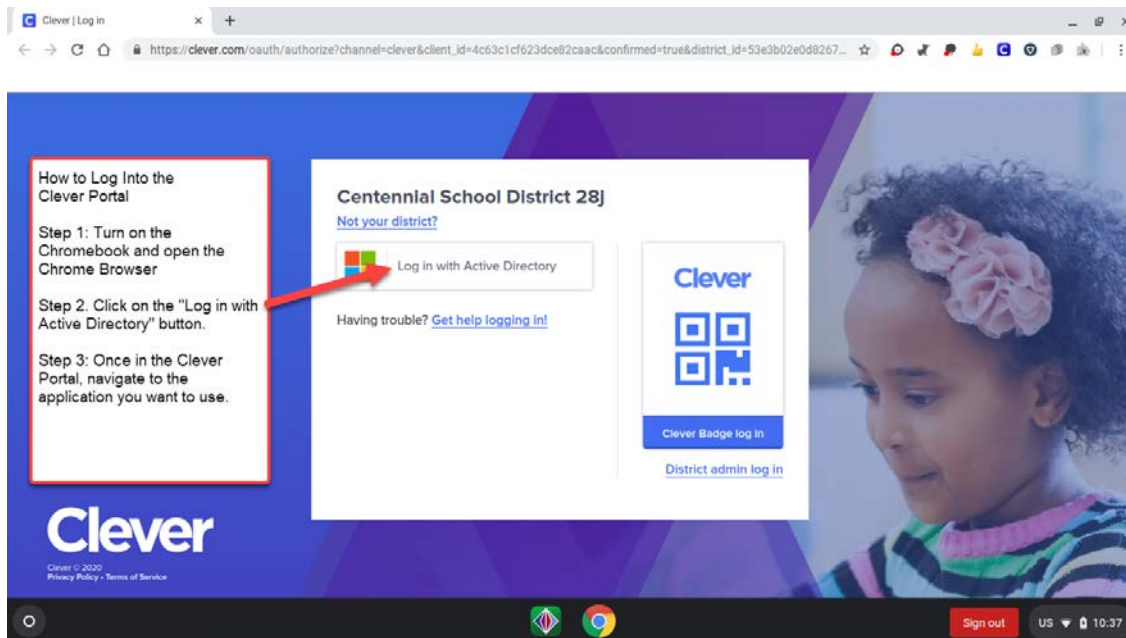

# How to Log into the Clever Portal on a Chromebook

**Step 1:** Open the lid to the Chromebook and power it on.

**Step 2:** Open the Chrome browser.

**Step 3:** Click on the 'Log in with active directory button'.